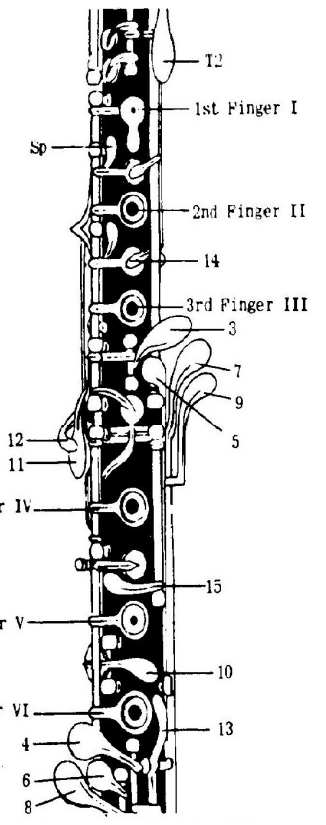

Oboe Major Scales

First system of musical notation for the Oboe Major Scale, including a treble clef staff with notes and a corresponding fingering chart below it.

Second system of musical notation for the Oboe Major Scale, including a treble clef staff with notes and a corresponding fingering chart below it.

Third system of musical notation for the Oboe Major Scale, including a bass clef staff with notes and a corresponding fingering chart below it.

Fourth system of musical notation for the Oboe Major Scale, including a treble clef staff with notes and a corresponding fingering chart below it.

Fifth system of musical notation for the Oboe Major Scale, including a bass clef staff with notes and a corresponding fingering chart below it.