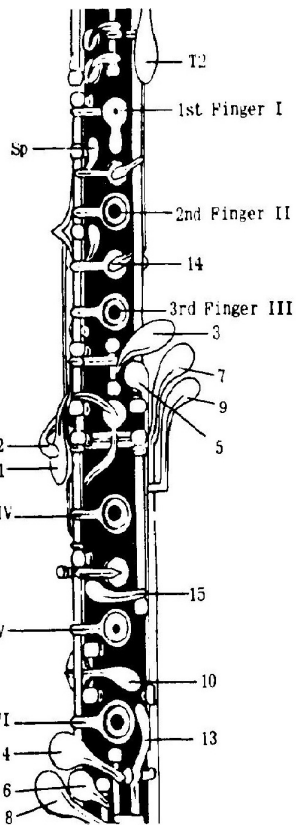

Oboe Major Scales