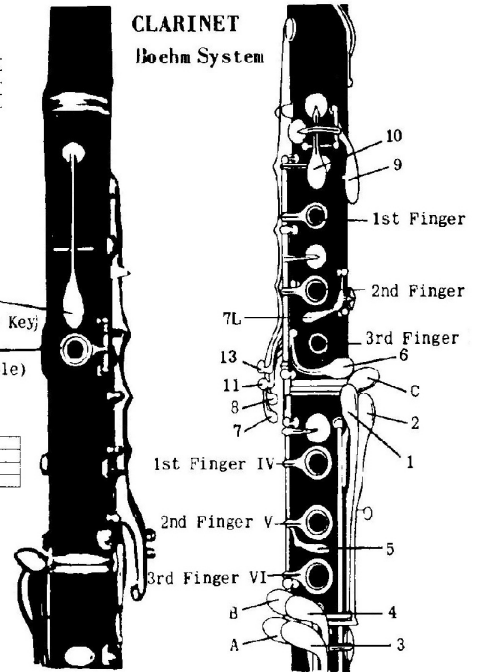

Clarinet Major Scales