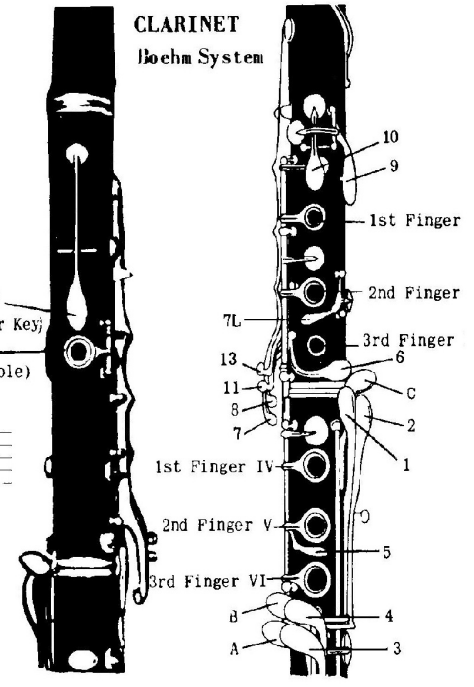

Second system of musical notation for the clarinet major scales, including fingerings and key diagrams.

This system continues the first two octaves of the clarinet major scales. It includes musical notation on a treble clef staff and corresponding key diagrams. Fingerings and key diagrams are provided for each note.

Third system of musical notation for the clarinet major scales, including fingerings and key diagrams.

This system shows the third octave of the clarinet major scales. It includes musical notation on a treble clef staff and corresponding key diagrams for each note.

Fourth system of musical notation for the clarinet major scales, including fingerings and key diagrams.

This system shows the fourth octave of the clarinet major scales. It includes musical notation on a treble clef staff and corresponding key diagrams for each note.

Fifth system of musical notation for the clarinet major scales, including fingerings and key diagrams.

This system shows the fifth octave of the clarinet major scales. It includes musical notation on a treble clef staff and corresponding key diagrams for each note.

Sixth system of musical notation for the clarinet major scales, including fingerings and key diagrams.

This system shows the sixth octave of the clarinet major scales. It includes musical notation on a treble clef staff and corresponding key diagrams for each note.