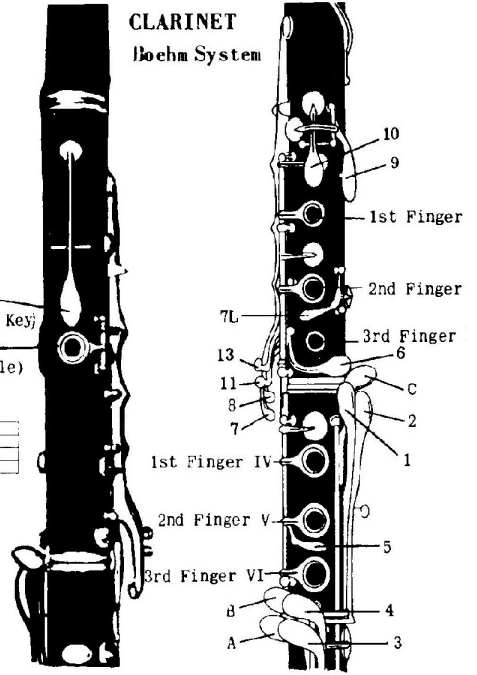

Clarinet Major Scales

First system of musical notation for the clarinet major scales, including fingerings and key diagrams.

This system shows the first two octaves of the clarinet major scales. It includes musical notation on a treble clef staff and corresponding key diagrams for each note. Fingerings are indicated by numbers 1-3 and letters A, B, C. Key diagrams show which keys are pressed (filled circles) and which are not (open circles).

Fifth system of musical notation for the clarinet major scales, including fingerings and key diagrams.

This system shows the fifth octave of the clarinet major scales. It includes musical notation on a treble clef staff and corresponding key diagrams for each note.

Sixth system of musical notation for the clarinet major scales, including fingerings and key diagrams.

This system shows the sixth octave of the clarinet major scales. It includes musical notation on a treble clef staff and corresponding key diagrams for each note.

Clarinet Major Scales

Clarinet Major Scales

Clarinet Major Scales

Clarinet Major Scales

Clarinet Major Scales