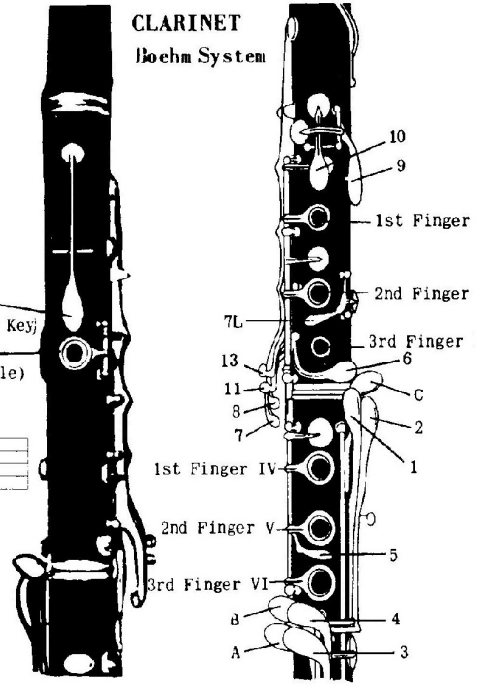

Clarinet Major Scales

First system of musical notation for the clarinet major scales, including fingerings and key diagrams.

This system shows the first two octaves of the clarinet major scales. It includes musical notation on a treble clef staff and corresponding key diagrams for each note. Fingerings are indicated by numbers 1-3 and letters A, B, C. Key diagrams show which keys are pressed (filled circles) and which are not (open circles).

Fifth system of musical notation for the clarinet major scales, including fingerings and key diagrams.

This system shows the fifth octave of the clarinet major scales. It includes musical notation on a treble clef staff and corresponding key diagrams for each note.

Sixth system of musical notation for the clarinet major scales, including fingerings and key diagrams.

This system shows the sixth octave of the clarinet major scales. It includes musical notation on a treble clef staff and corresponding key diagrams for each note.

Clarinet Major Scales

Clarinet Major Scales

Clarinet Major Scales

Clarinet Major Scales

Clarinet Major Scales