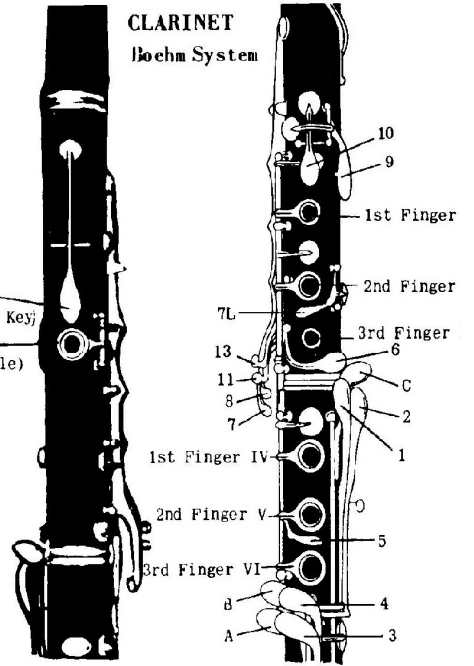

Clarinet Major Scales

First system of musical notation for the clarinet major scales, including fingerings and key diagrams.

This system shows the first two octaves of the clarinet major scales. It includes musical notation on a treble clef staff and corresponding key diagrams for each note. Fingerings are indicated by numbers 1-3 and letters A, B, C. Key diagrams show which keys are pressed (filled circles) and which are not (open circles).

Fifth system of musical notation for the clarinet major scales, including fingerings and key diagrams.

This system shows the fifth octave of the clarinet major scales. It includes musical notation on a treble clef staff and corresponding key diagrams for each note.

Sixth system of musical notation for the clarinet major scales, including fingerings and key diagrams.

This system shows the sixth octave of the clarinet major scales. It includes musical notation on a treble clef staff and corresponding key diagrams for each note.

Clarinet Major Scales

Clarinet Major Scales

Clarinet Major Scales

Clarinet Major Scales

Clarinet Major Scales